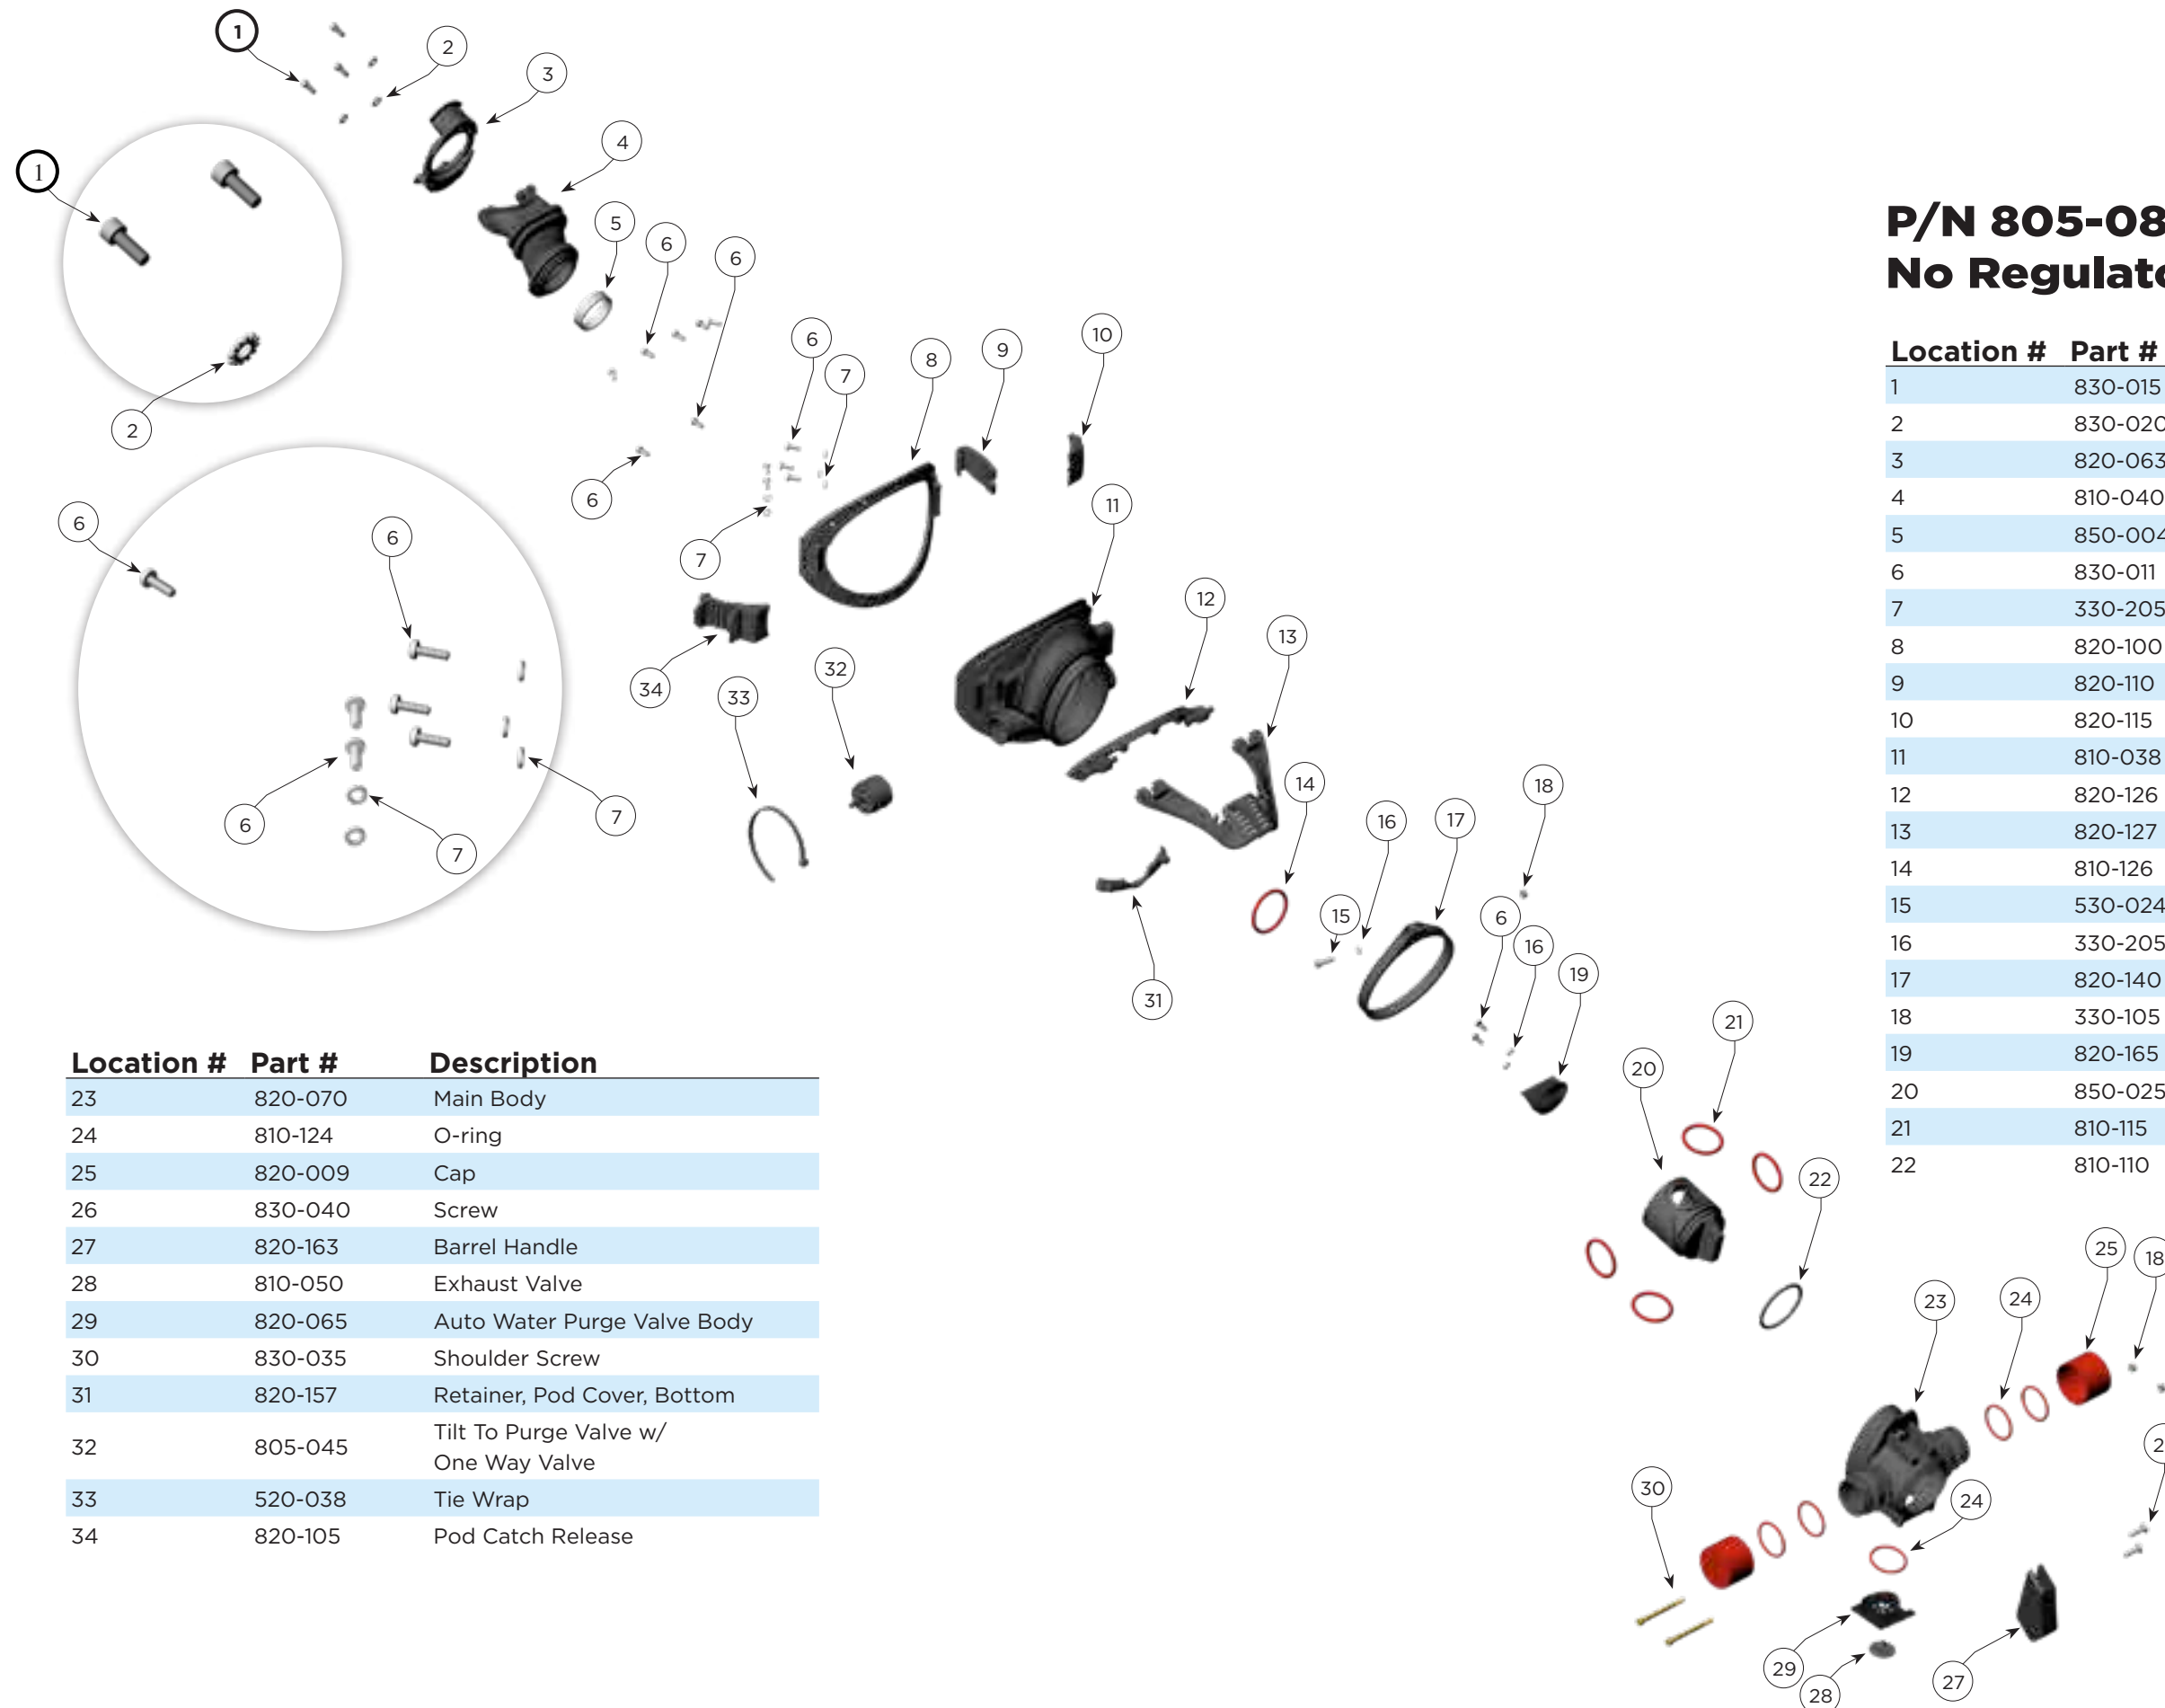

P/N 805-080 Rebreather POD, No Regulator

Location #	Part #	Description
1	830-015	Screw
2	830-020	Lock Washer
3	820-063	Retainer, Mouthpiece
4	810-040	Mouthpiece, Angle
5	850-004	Mouthpiece Retainer Ring
6	830-011	Screw
7	330-205	Washer
8	820-100	Pod Frame
9	820-110	Pod Hook
10	820-115	Hook Cover
11	810-038	Pod Cover
12	820-126	Hinge Mount, Pod Lock
13	820-127	Hinge Arm, Pod Lock
14	810-126	O-ring, Pod Lock
15	530-024	Screw
16	330-205	Washer
17	820-140	Retainer Strap
18	330-105	Nut
19	820-165	Barrel Deflector
20	850-025	Barrel Valve
21	810-115	O-ring, Silicone
22	810-110	O-ring

Location #	Part #	Description
23	820-070	Main Body
24	810-124	O-ring
25	820-009	Cap
26	830-040	Screw
27	820-163	Barrel Handle
28	810-050	Exhaust Valve
29	820-065	Auto Water Purge Valve Body
30	830-035	Shoulder Screw
31	820-157	Retainer, Pod Cover, Bottom
32	805-045	Tilt To Purge Valve w/ One Way Valve
33	520-038	Tie Wrap
34	820-105	Pod Catch Release