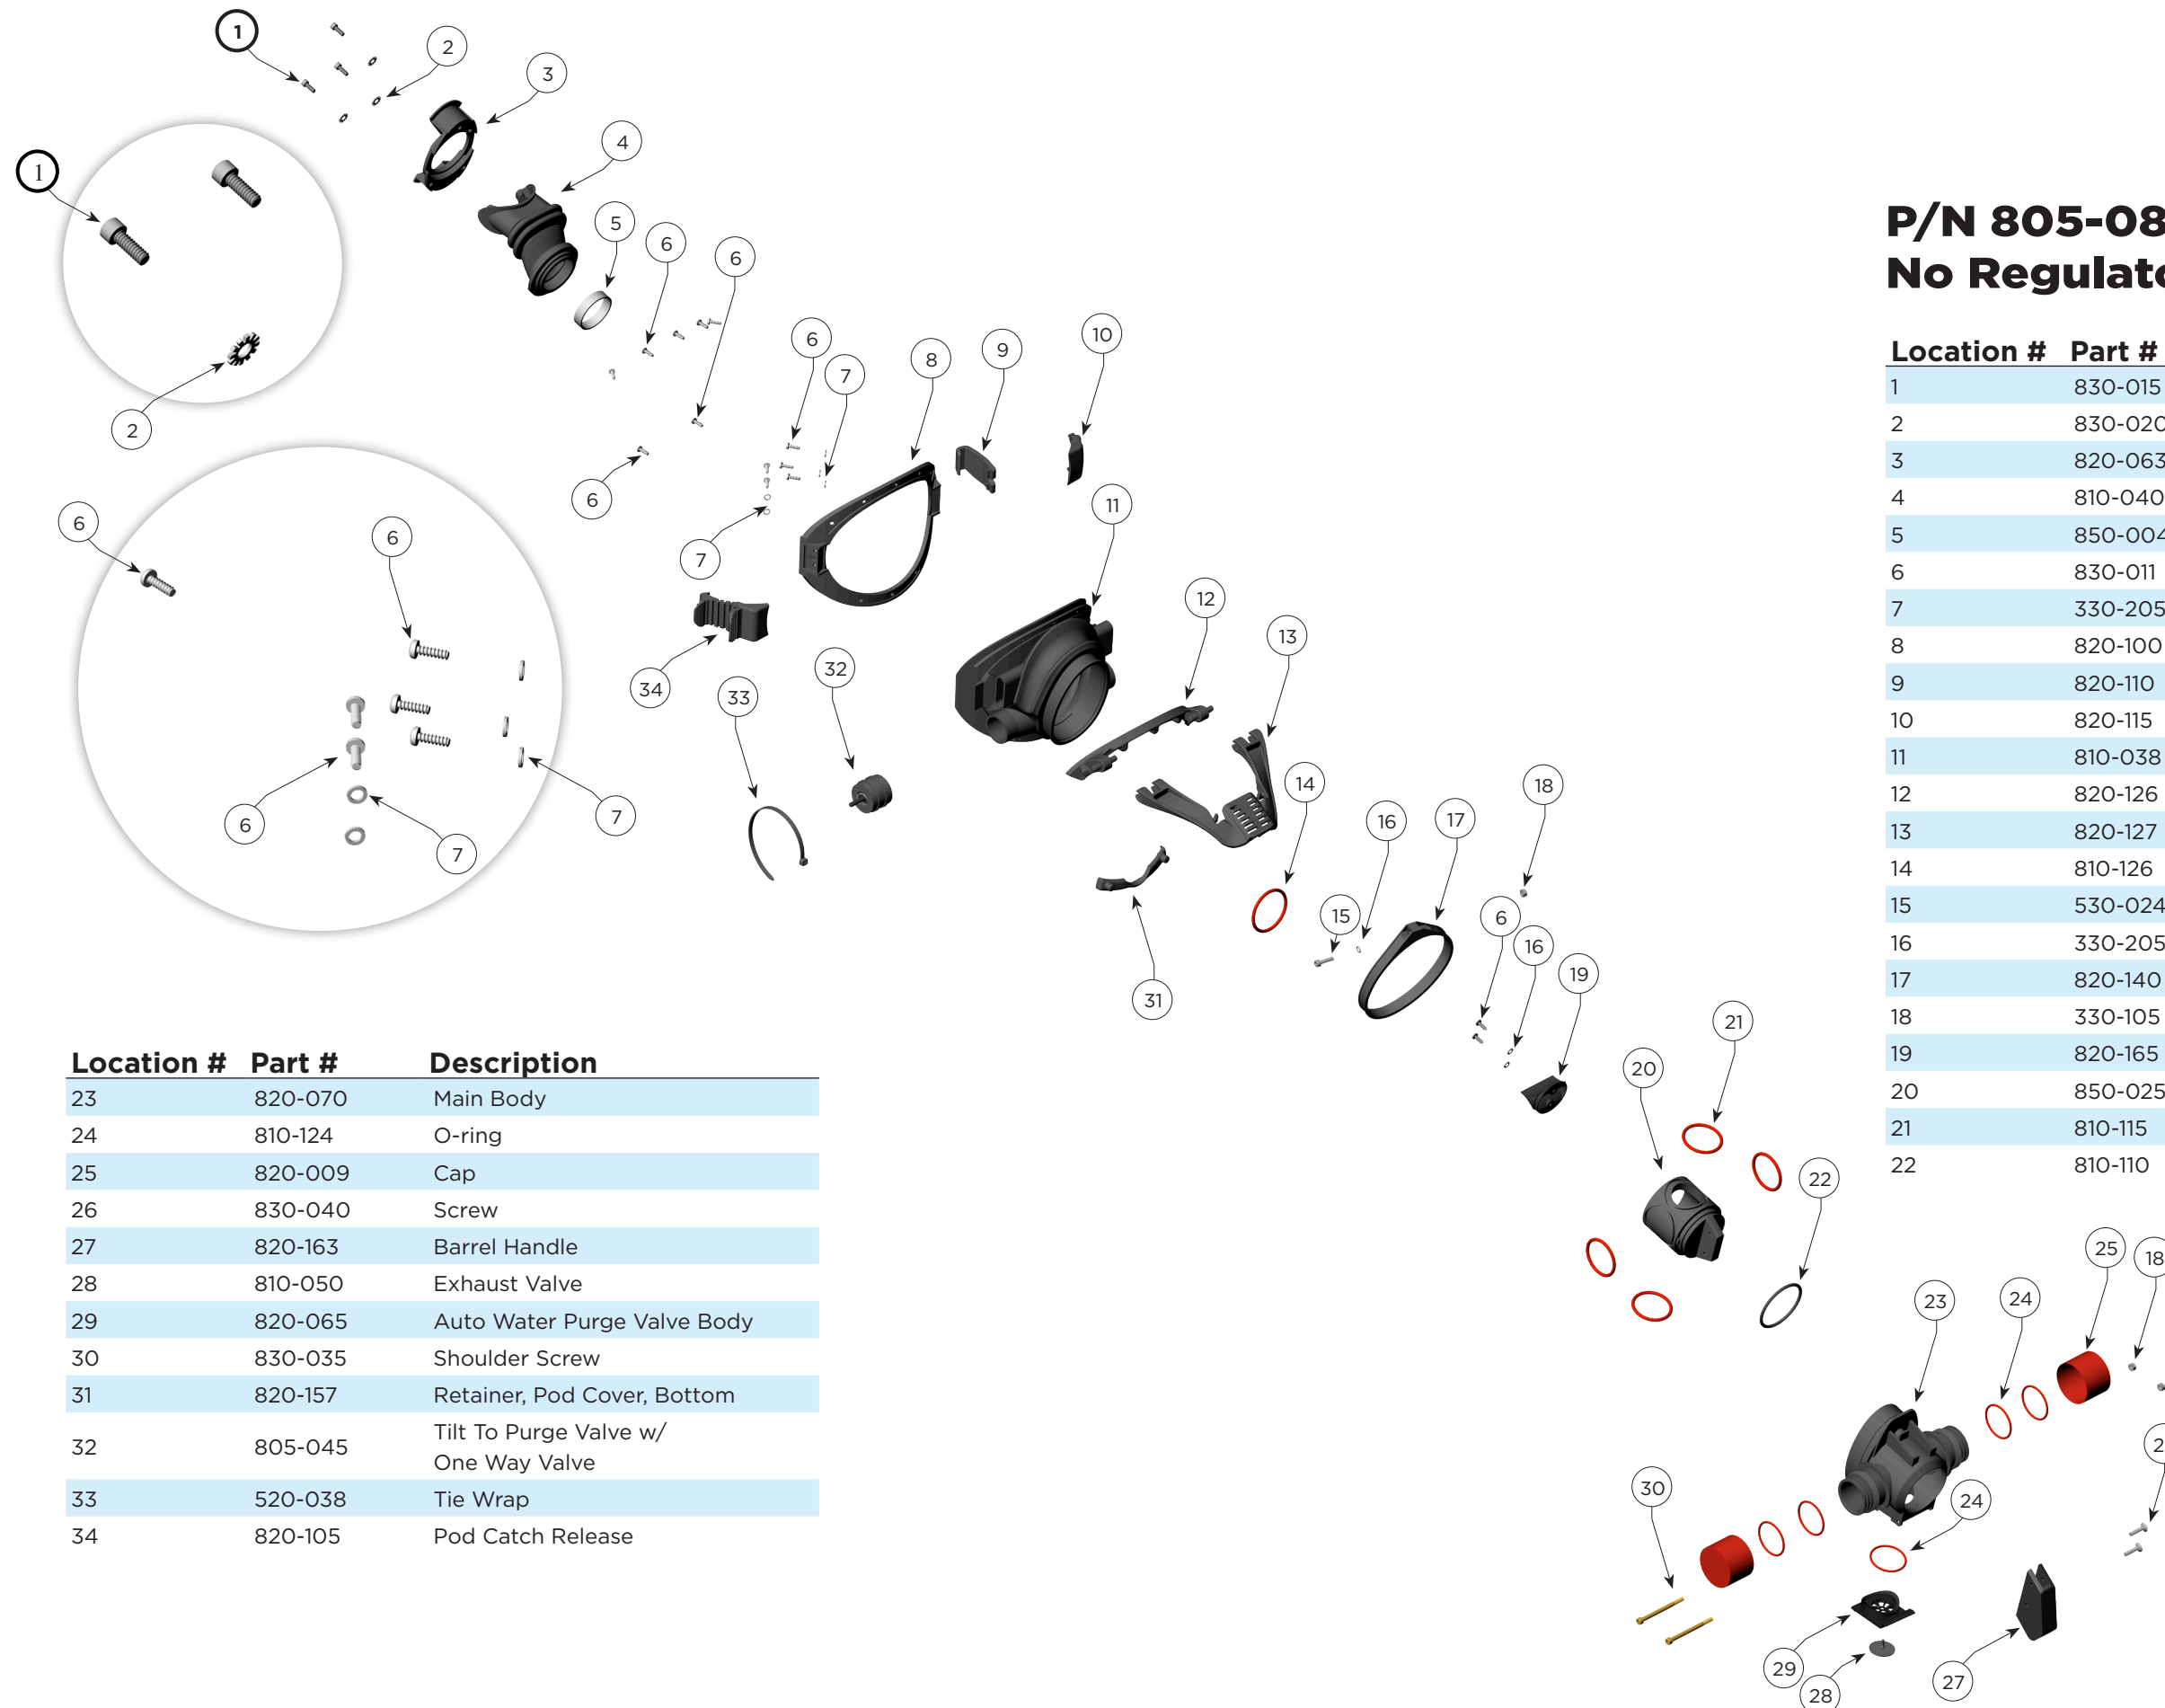

P/N 805-080 Rebreather POD, No Regulator

Location #	Part #	Description
1	830-015	Screw
2	830-020	Lock Washer
3	820-063	Retainer, Mouthpiece
4	810-040	Mouthpiece, Angle
5	850-004	Mouthpiece Retainer Ring
6	830-011	Screw
7	330-205	Washer
8	820-100	Pod Frame
9	820-110	Pod Hook
10	820-115	Hook Cover
11	810-038	Pod Cover
12	820-126	Hinge Mount, Pod Lock
13	820-127	Hinge Arm, Pod Lock
14	810-126	O-ring, Pod Lock
15	530-024	Screw
16	330-205	Washer
17	820-140	Retainer Strap
18	330-105	Nut
19	820-165	Barrel Deflector
20	850-025	Barrel Valve
21	810-115	O-ring, Silicone
22	810-110	O-ring

Location #	Part #	Description
23	820-070	Main Body
24	810-124	O-ring
25	820-009	Cap
26	830-040	Screw
27	820-163	Barrel Handle
28	810-050	Exhaust Valve
29	820-065	Auto Water Purge Valve Body
30	830-035	Shoulder Screw
31	820-157	Retainer, Pod Cover, Bottom
32	805-045	Tilt To Purge Valve w/ One Way Valve
33	520-038	Tie Wrap
34	820-105	Pod Catch Release